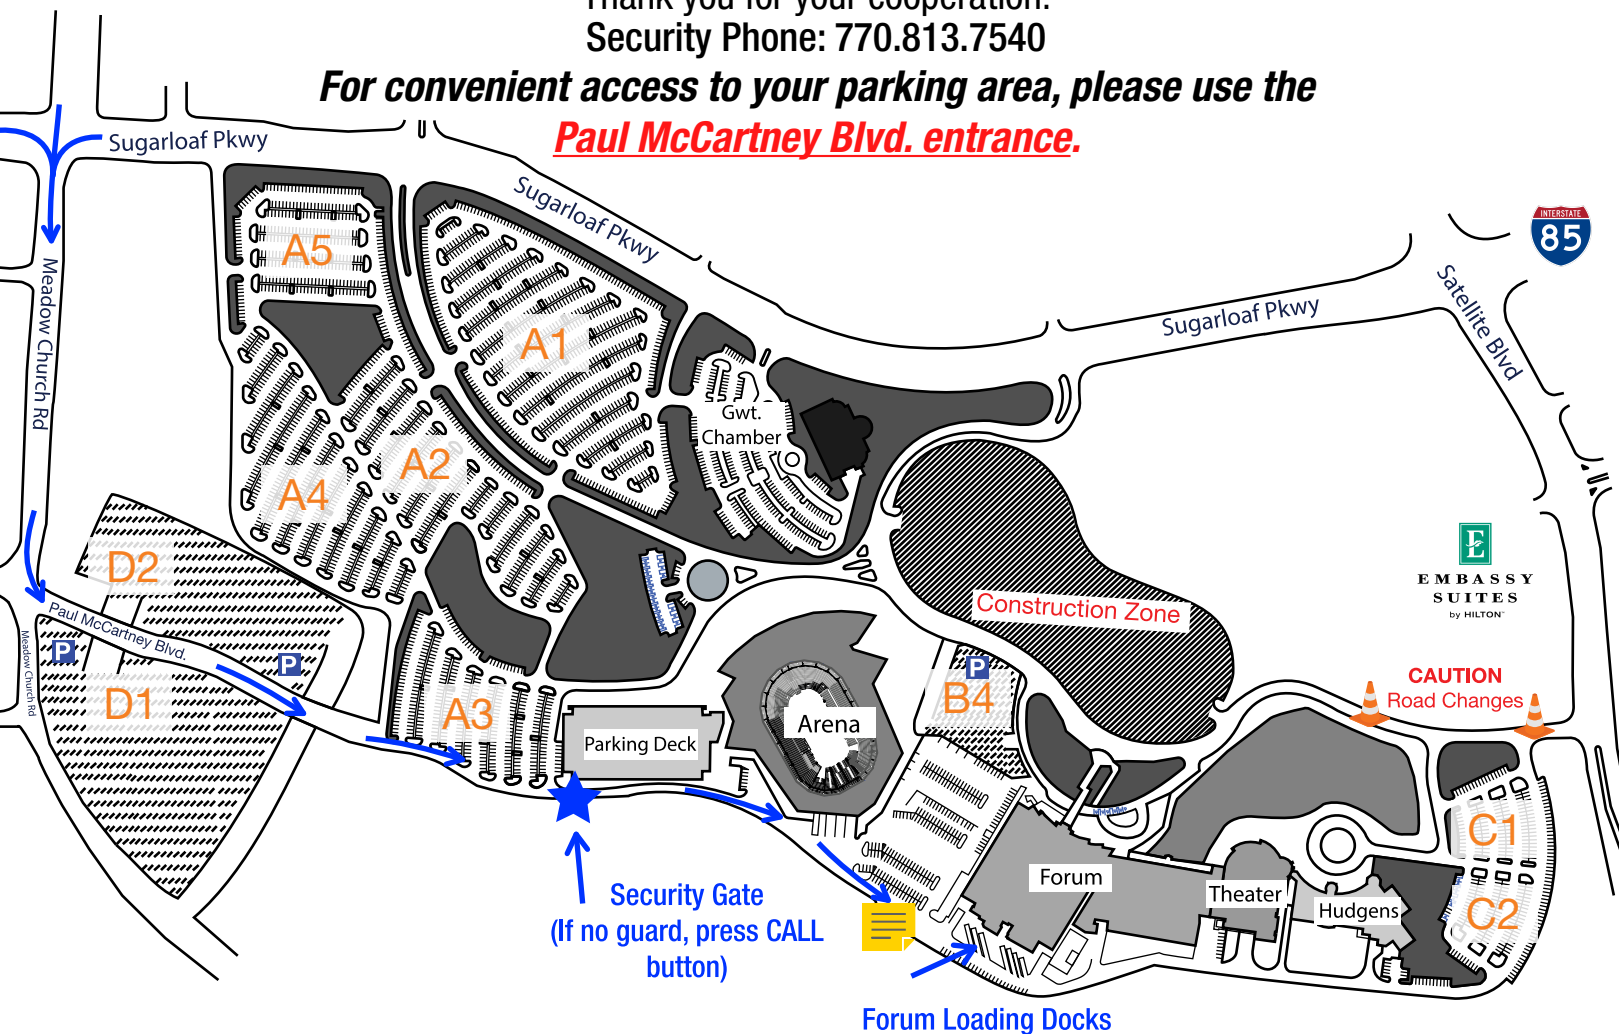

Infinite Energy Center Site Map Forum Loading Docks (Off Sugarloaf)

HEADING NORTH: Take I-85 to Exit 108 (Sugarloaf Pkwy). Turn right off the exit, go back under the Interstate and cross over Satellite Boulevard. Infinite Energy Center will be on your left.

Alternate Route: Take I-85 to the Exit #105 (Highway 120 West). Turn right on Satellite Boulevard. Infinite Energy Center will be 1/2 mile on your left.

HEADING SOUTH: Take I-85 to Exit 109 (Old Peachtree Road/Sugarloaf Pkwy). Stay on exit, passing Old Peachtree Road exit, until you arrive at Sugarloaf Pkwy. Turn right off the exit and you cross over Satellite Boulevard. Infinite Energy Center will be on your left.

Alternate Route: Take I-85 to Exit 109 (Old Peachtree Road/Sugarloaf Pkwy). Get off at Old Peachtree Road and turn right. Turn left at the next stop light onto Satellite Boulevard. Cross over Sugarloaf Parkway and Infinite Energy Center will be on your right.

For all Vendors/Exhibitors:
Please follow the **blue arrows** to the Forum Loading Docks to unload.
Unloading through the front of the building is not allowed.

Thank you for your cooperation.
Security Phone: 770.813.7540

**For convenient access to your parking area, please use the
*Paul McCartney Blvd. entrance.***

INFINITE ENERGY CENTER
ARENA • FORUM • THEATER

6400 Sugarloaf Parkway | Duluth, GA 30097 | (770) 813-7500 | InfiniteEnergyCenter.com